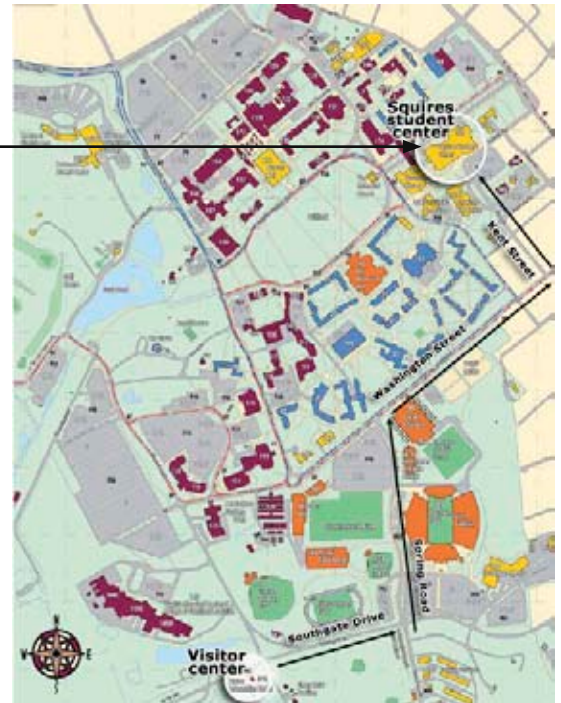

Travel to Virginia Tech: <http://www.vt.edu/where_we_are/campus_guide/directions.php>

Squires Student Center: <http://www.vt.edu/about/buildings/bldg.php?name=Squires+Student+Center>

Perspective Gallery: <http://www.uusa.vt.edu/artGallery/index.php>

Please join us at the Awards Ceremony & Reception on Sunday, November 4, from 3 -5